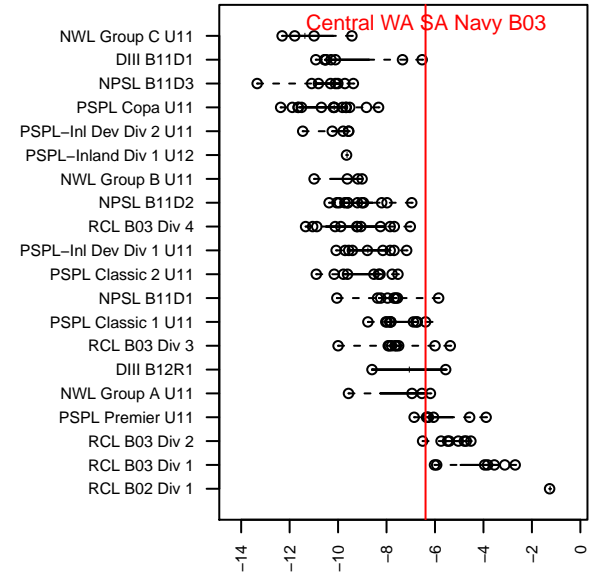

**attack and defense rating
relative to others at age
and all opponents in last 13 months**