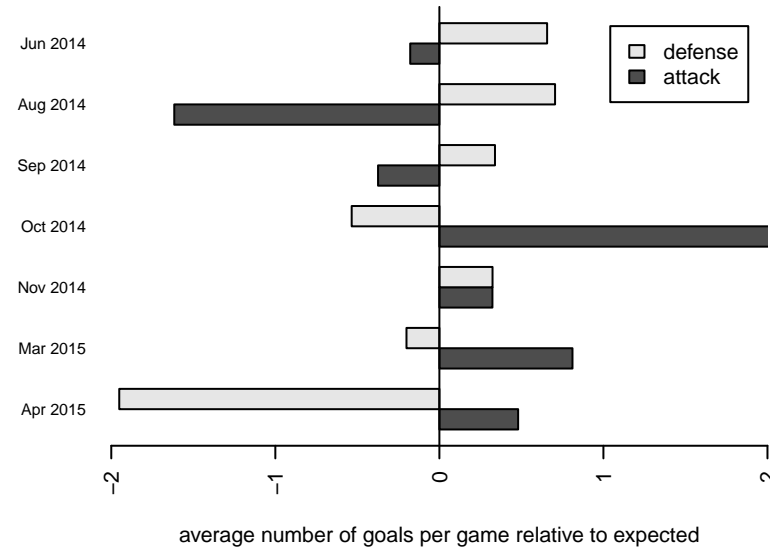

Performance relative to 13 month average