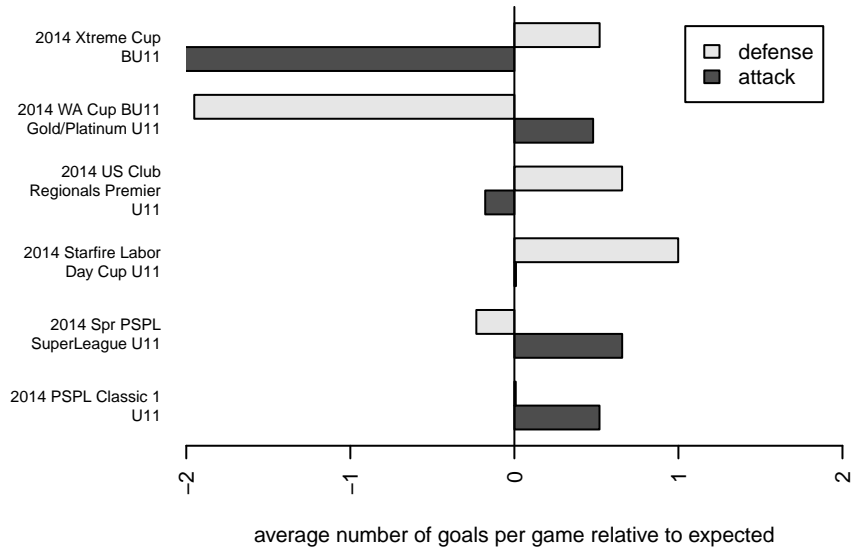

Performance relative to 13 month average