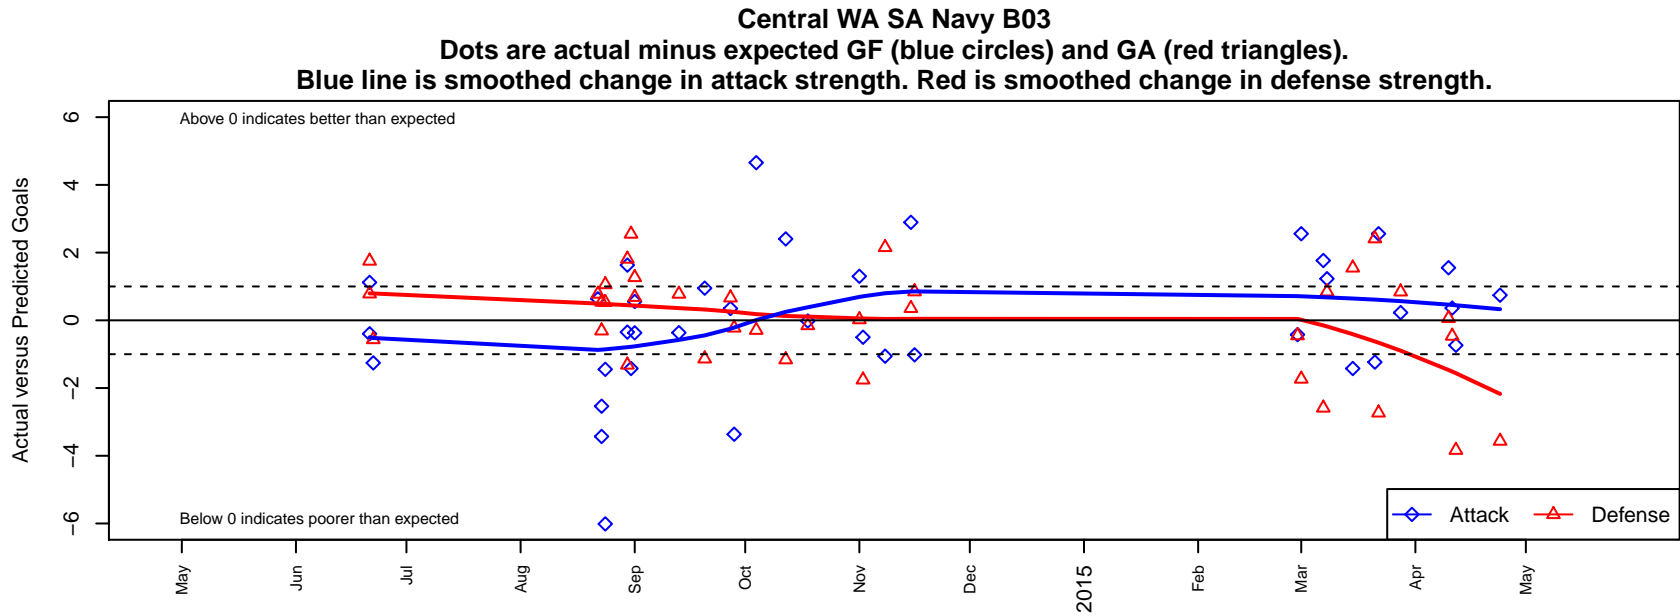

**attack and defense variance (black dot)
relative to other teams
and top 10 in region**

**attack and defense rating
relative to others at age
and all opponents in last 13 months**

Central WA SA Navy B03

Central WA Soccer Academy
Yakima, WA

B03 total strength=478

attack=0.62 defense=0.17

fall league = PSPL Classic 1 U11

spr league = Spr PSPL SuperLeague U11

notes= Strom 2014

alt names used:

CWSA B03 Navy Strom

CWSA Navy Storm

CWSA Navy Storm

CWSA B03 Navy Strom

CWSA B03 – STROM (WA)

Venues played:

2014 US Club Regionals Premier U11

2014 Xtreme Cup BU11

2014 Starfire Labor Day Cup U11

2014 PSPL Classic 1 U11

2014 Spr PSPL SuperLeague U11

2014 WA Cup BU11 Gold/Platinum U11